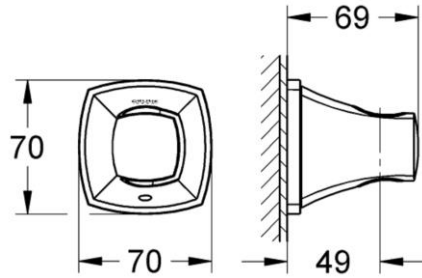

Acme Sanitary Ware Co Ltd

Acme Building, 22-28 Nanking Street, Kowloon, Hong Kong
Tel: 2388 7171 Fax: 2710 8012
E-mail: acme@acmesanitary.com.hk
Website: www.acmesanitaryware.com.hk

Pure Freude
an Wasser

PROJECT		REF		REV	ITEM CODE	
LOCATION		DATE			PAGE	

SANITARY WARE SPECIFICATION SHEET

Wall shower holder 27969000

Colour options:

- 000 | StarLight Chrome
- DC0 | SuperSteel
- DA0 | Warm Sunset
- A00 | Hard Graphite
- AL0 | Brushed Hard Graphite
- IG0 | Chrome/Gold
- GL0 | Cool Sunrise
- GN0 | Brushed Cool Sunrise
- DL0 | Brushed Warm Sunset
- BE0 | Polished Nickel
- EN0 | Brushed Nickel