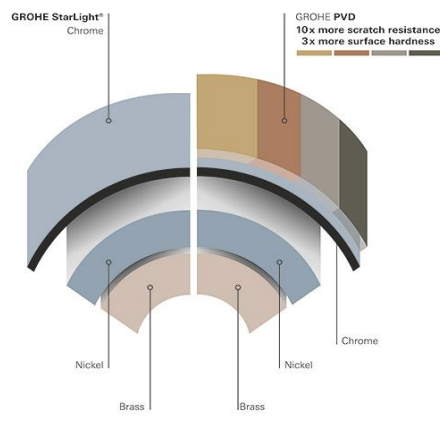

GROHE surface hardness

Chrome PVD

GROHE scratch resistance

Chrome PVD

* All information of the above is for the reference only. No prior notice is made if any changes.