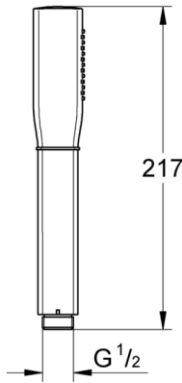

SANITARY WARE SPECIFICATION SHEET

Hand Shower 26037000

Colour options:

- 000 | StarLight Chrome
- DC0 | SuperSteel
- DA0 | Warm Sunset
- A00 | Hard Graphite
- AL0 | Brushed Hard Graphite
- IG0 | Chrome/Gold
- GL0 | Cool Sunrise
- GN0 | Brushed Cool Sunrise
- DL0 | Brushed Warm Sunset
- BE0 | Polished Nickel
- EN0 | Brushed Nickel