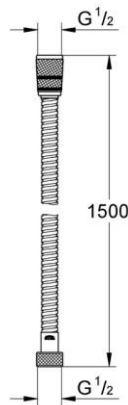

Rotaflex shower hose 1500 mm (28 417 000)

"Rotaflex Metal Longlife"

Metal shower hose Twistfree 1500

- 1500 mm
- material: metal
- **Longlife**
- strengthened model
- tensile strength 500 N
- pressure resistance up to 16 bar
- heat resistance 75°C
- AntiFold bendproof
- universal connection G 1/2" x 1/2"
- Rotation cone for **Twistfree** function
- Cone with silicone tape to prevent turning of hand shower during usage
- **GROHE StarLight** chrome finish
- **blister packaging**